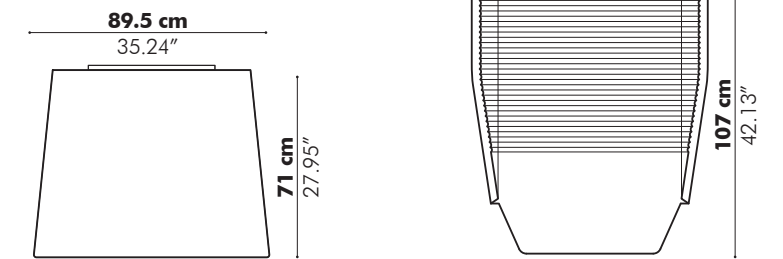

Dimensions

Patterns

Flat

3D

Finishes

Upholstery in fabric collections CAT A, B, C, D, E, F (check our application overview p. 282)

Options

Bicolor

Tablet

Inclined in powder coated metal black (RAL 9005) or white (RAL 9010)

Horizontal in wood 18 mm - 0.71" oak

Acoustics

Acoustic Principles

Absorption Attenuation

Acoustic Performance

Mid Tones High Tones