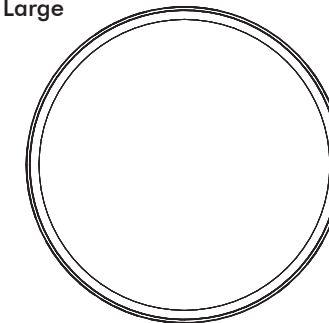

### Balance

Small

Ø 56 cm  
22.05"

38 cm  
14.96"

Large

Ø 98 cm  
38.58"

Small High

Ø 56 cm  
22.05"

46.5 cm  
18.30"

### Balance Board

Small

Ø 55 cm  
21.65"

7 cm  
2.76"

Large

Ø 97 cm  
38.19"